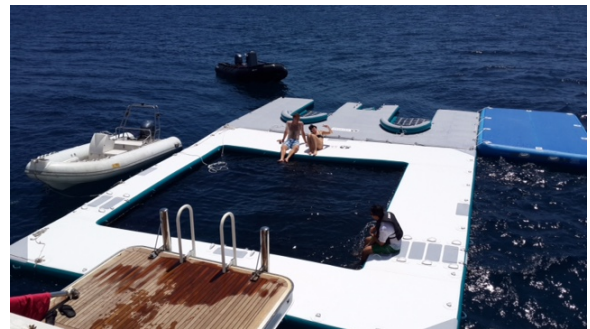

****Press release – Immediate release****

4th February 2016

Superyacht Tenders and Toys supplies world’s most luxurious cruise ship with water toys

Superyacht Tenders and Toys has outfitted Crystal Cruises newest most-luxurious ship, the Crystal Esprit, with water toys for the enjoyment of its guests. The Crystal Esprit debuted in December 2015 in the Seychelles and will be cruising worldwide. It is the latest luxury all-inclusive superyacht from Crystal Cruises and will welcome no more than 62 guests.

Superyacht Tenders and Toys has supplied the superyacht with an inflatable sea pool, custom design jet ski dock and all the watersports equipment onboard including water skis, wake boards, lifejackets and more. Crystal Esprit also has a submersible, allowing it to offer something quite unique to its guests.